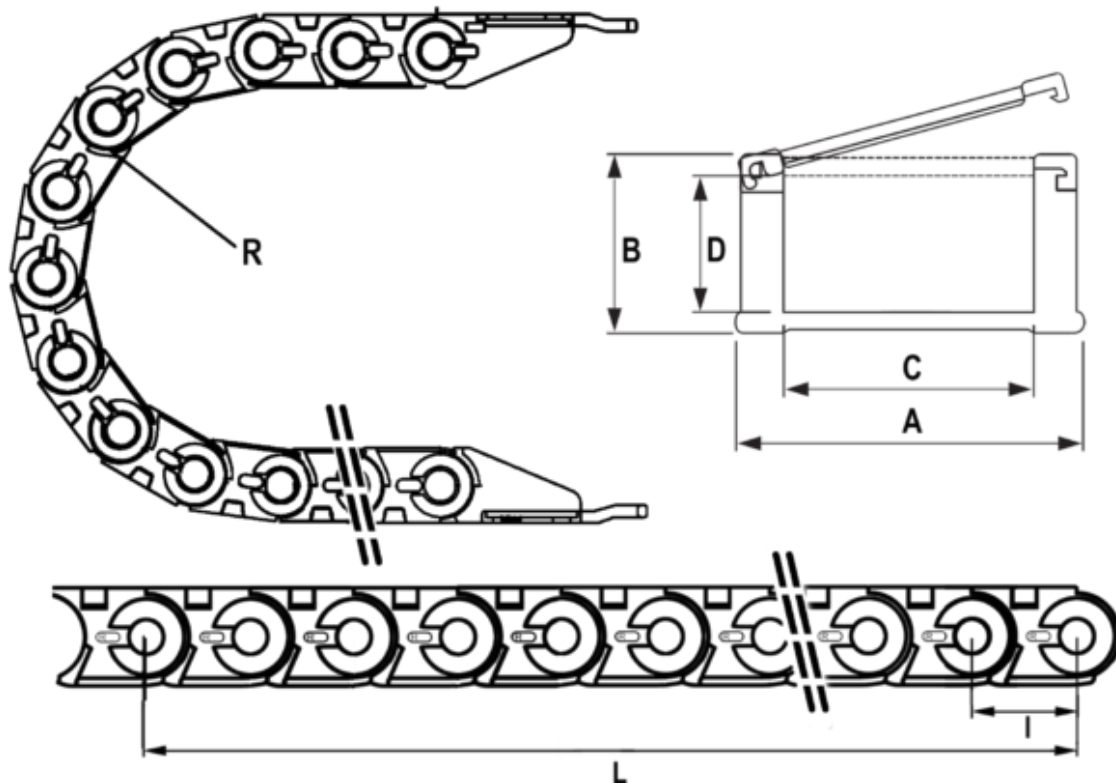

# Data Sheet

Article number: 18CPS03347R120  
Description: Cable chain, CPS MINI  
Type CPS033.47.R120-990L (30 LK)

## Measures

Full length	= 990mm
Inside Height	= 23
Inside Width	= 47
Link Length(Pitch)	= 33
Outside Height	= 31
Outside Width	= 63
Radius	= 120